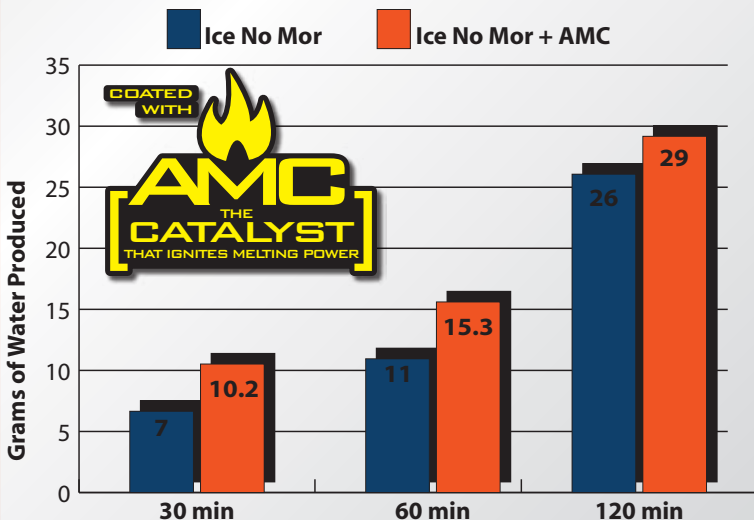

MELT ICE FAST WITH ICE NO MOR AND AMC

Distributed By: