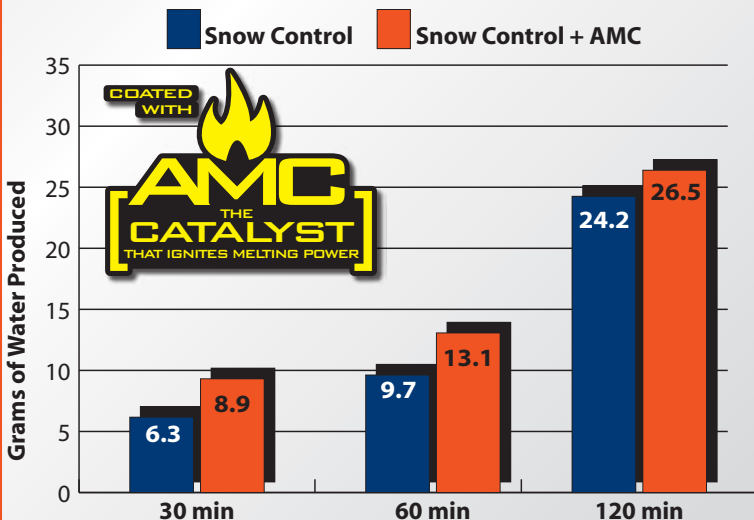

MELT ICE FAST WITH SNOW CONTROL AND AMC

Distributed By: